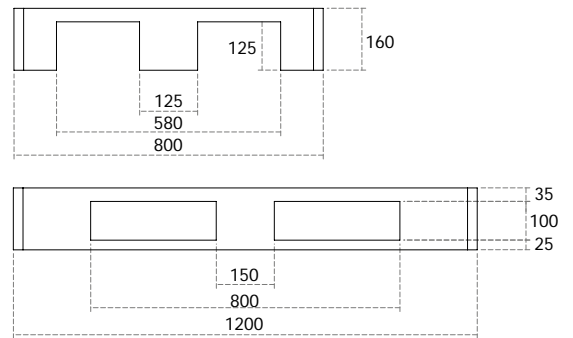

Outer Dimensions (in mm)	Description	Weight	Article No.
300 x 200 mm	300 x 200	D 31 VDA-SLC ESD	100 g	0072
400 x 300 mm	400 x 300	D 41 VDA-SLC ESD	290 g	0073
600 x 400 mm	600 x 400	D 61 VDA-SLC ESD	745 g	0074

	Outer Dimensions (in mm)	Weight	Article no.
1,200 x 800 mm	1,205 x 805	6,800 g	PAD 1208

1208 H ESD

heavy

Outer Dimensions (in mm)	Description	Base Support			Anti-slip edge			Load Capacity			Weight	Article no.
		3 runners	5 runners	6 runners	without an anti-slip edge	with an anti-slip edge, 6 mm height	with an anti-slip edge, special height in mm	dynamic	static	high rack		
1,200 x 800 x 160	1208 H ESD 6ROR	✓			✓			1,000 kg	4,000 kg	800 kg	17 kg	S 1872002920

• = Variants are available, but are not continuously in stock